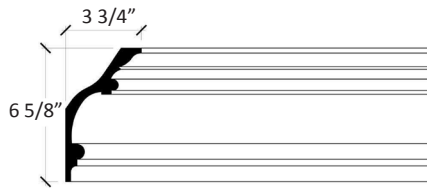

II310

Plain Cove Cornice