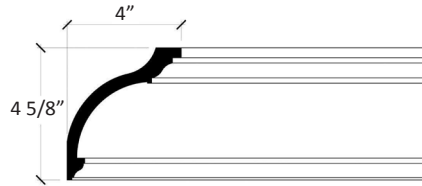

# I6760

Plain Cornice

For a large format spec sheet call  
1-866-745-5560 or email us at  
[info@classicmouldings.com](mailto:info@classicmouldings.com)