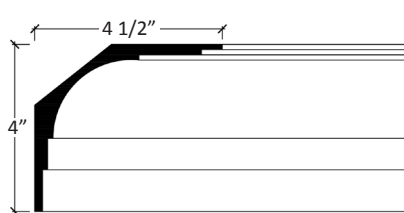

I2384

Stepped Cornice with Gentle Cove