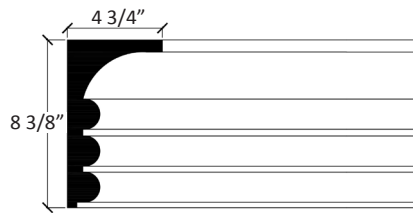

I4192

Contemporary Cornice