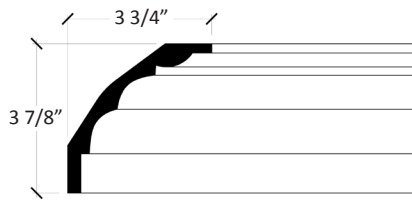

I5560

Contemporary Stepped Cornice