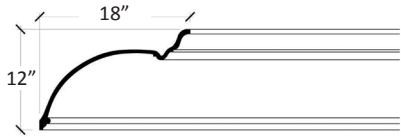

II290

Plain Cove Cornice