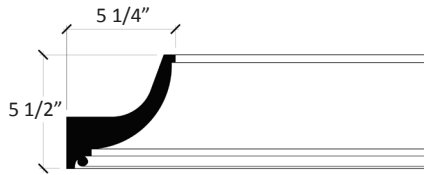

II550

Indirect Light Cove