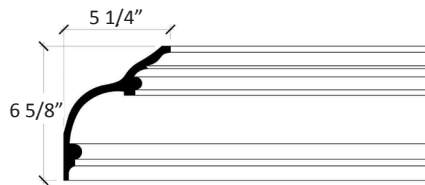

PLAIN CORNICE

A projecting moulding located where the ceiling and wall meet; in classical architecture, the projecting top of an entablature; any projecting, ornamental moulding along the top of a wall, arch, etc. that finishes or “crowns” it; from the Latin corona.

II020

Plain Cornice