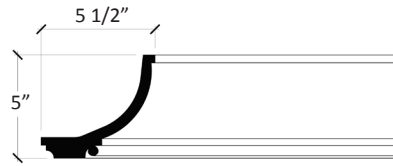

II560

Indirect Light Cove