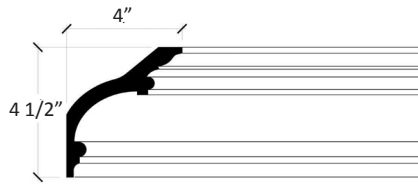

II021

Plain Cornice