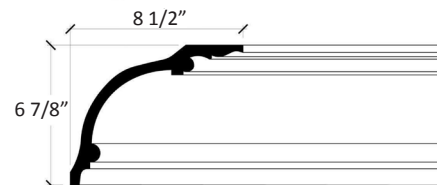

II030

Plain Cornice